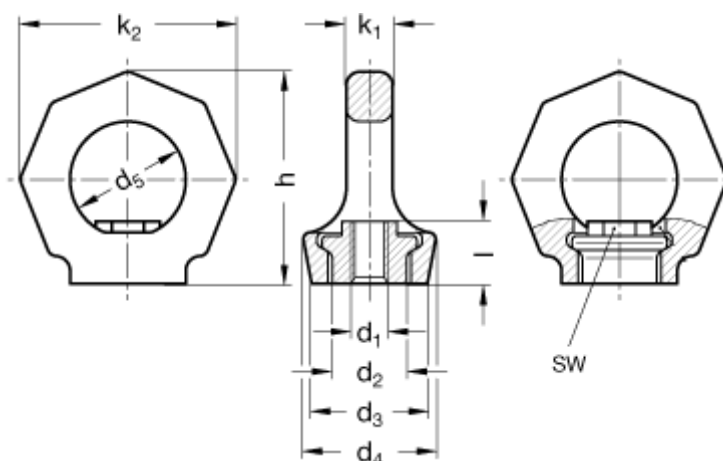

Article number: 201093511

Description: E+G Rotating lifting eye 10mm nut
GN 583-M10

Measures

$d_1 = M 10$	$l = 14$
$d_2 = 16$	Load capacity = 0,4 t [4 kN]
$d_3 = 25.0$	SW = 12
$d_4 = 28$	
$d_5 = 25$	
$h = 45$	
$k_1 = 8.5$	
$k_2 = 47$	